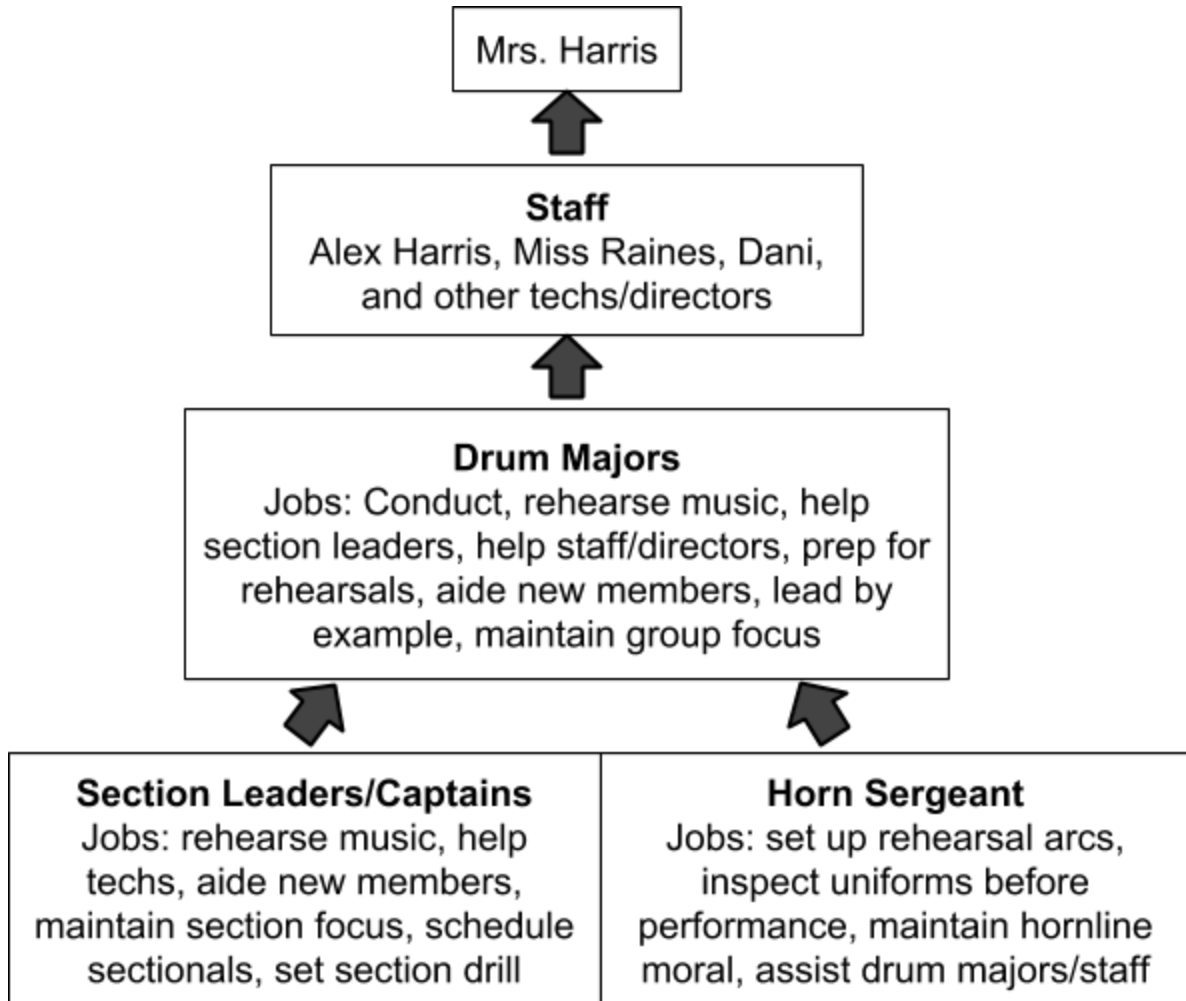

Leadership Roles/Chain of Command

****Marchers always visit sections leaders****

Leadership Team Summer 2018

We spark. We grow. We fly.

Drum Majors

Brittany Alvarez

Dylan Mofield

Drumline Captains

Dustin Marsee

Sebastian Buchanan

Color Guard Captains

Morrigan Brooks

Hannah McKellar

Section Leaders

Lee Hoots (Saxes)

Kaitlynn Creason (High Woodwinds)

Daryl Frith (Brass)

Olivia Bullard (Brass)

Horn Sergeant

Cameron Turner